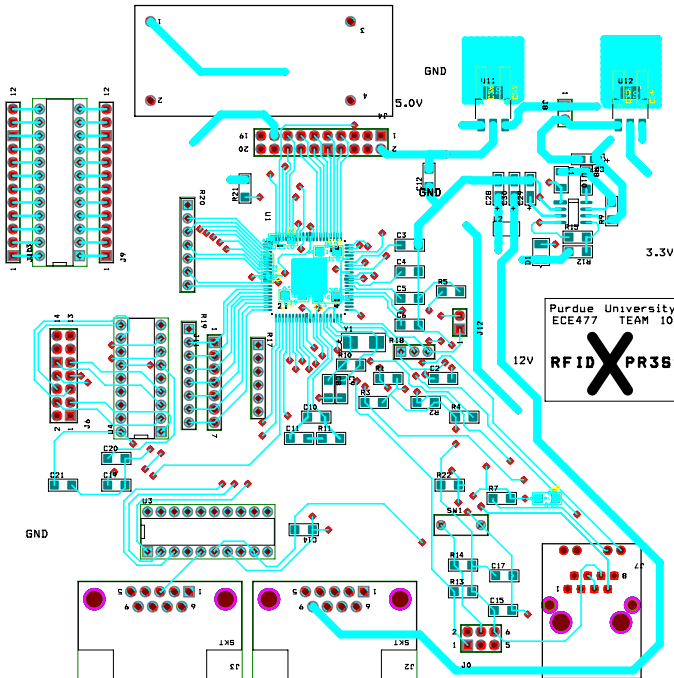

5270

5170

Purdue University
ECE477 TEAM 10

RFID XPR355